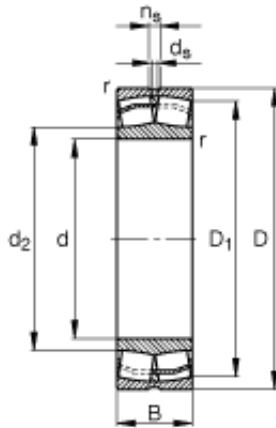

BEARING MFG. CORP.

130 mm x 280 mm x 93 mm FAG 22326-E1-T41D Bearing

Bearing No. 22326-E1-T41D

Size	130x280x93 mm
Bore Diameter	130 mm
Outer Diameter	280 mm
Width	93 mm
d	130 mm
D	280 mm
B	93 mm
D_1	239,5 mm
$D_{a \max}$	263 mm
d_2	162,2 mm
$d_{a \min}$	147 mm
d_s	9,5 mm
n_s	17,7 mm
$r_{a \max}$	3 mm
r_{\min}	4 mm
m	28 kg / Weight
C_r	1250000 N / Dynamic load rating (radial)
e	0,33
Y_1	2,06
Y_2	3,06
C_{0r}	1370000 N / Static load rating (radial)
Y_0	2,01

22326-E1-T41D Bearing 2D drawings and 3D CAD models

BEARING MFG.CORP.

n_G	2650 1/min / Limiting speed
n_B	1870 1/min